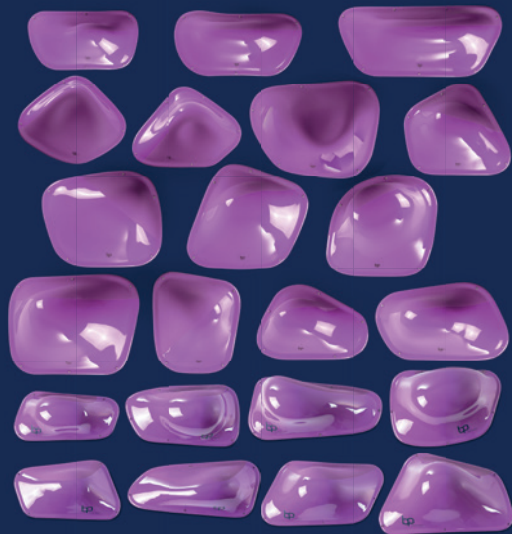

A woman in a blue dress is climbing a white, curved structure with pink accents. The structure has several circular openings with pink borders. The background is a dark, industrial-looking space with some lights.

12 single macros  
94 PU holds (18 sets)

pills

2 macros (1 set)  
128 PE holds (8 sets)

wings &  
diamonds

wings  
8 single volumes  
20 PU holds (3 sets)

diamonds  
18 single volumes  
22 PU holds (3 sets)

# fiber impressions competition line

bp  
blue

fiber impressions  
22 single macros

competition line  
215 PU holds (19 sets)

it's  
your  
choice

Photos:  
Leon Buchholz (cover)  
Angela Richter (products)