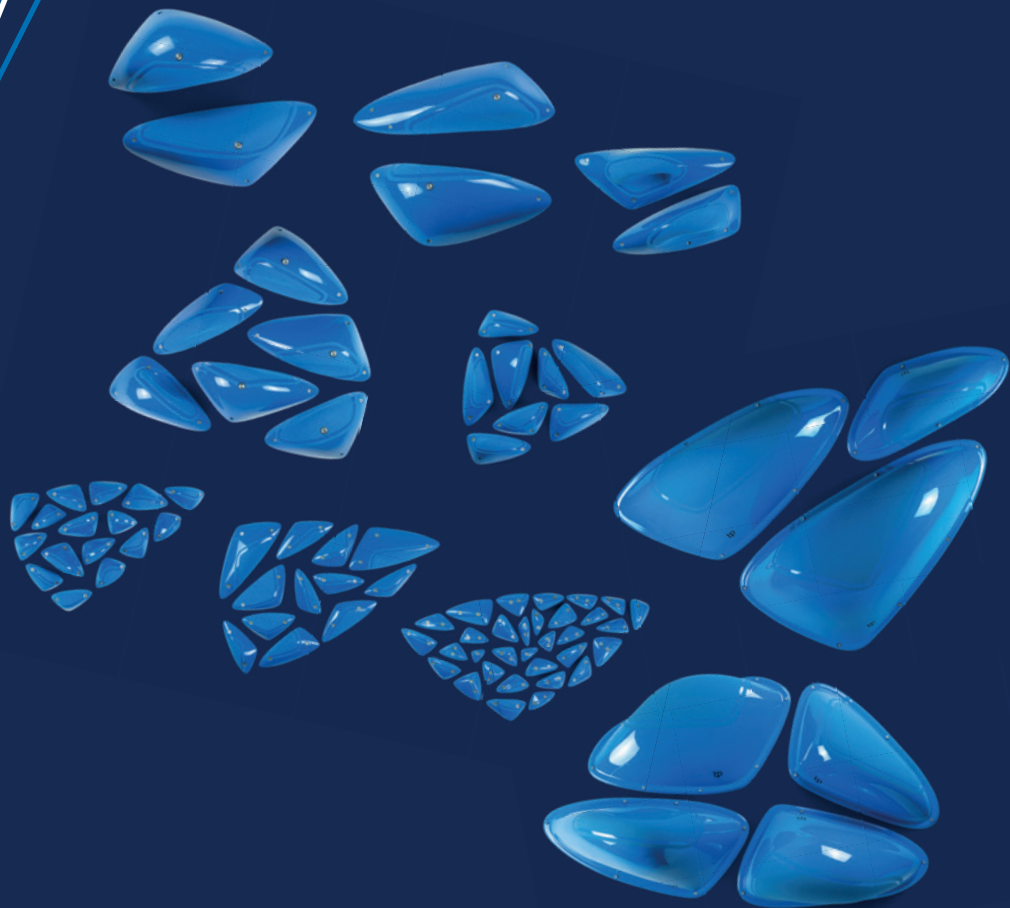

A woman in a blue dress is climbing a white, curved structure with pink accents. The structure has several circular openings with pink borders. The background is a dark, industrial-looking space with some lights.

bp  
bluepill

it's  
your  
choice

power line

7 single macros (2 sets)  
80 PU holds (8 sets)

dopes

29 single macros (4 sets)  
6 rings | 7 jugs | 4 sloper | 12 edges

impossibles

originals.

# fiber impressions competition line

bp  
blue

fiber impressions  
22 single macros

competition line  
215 PU holds (19 sets)

it's  
your  
choice

Photos:  
Leon Buchholz (cover)  
Angela Richter (products)