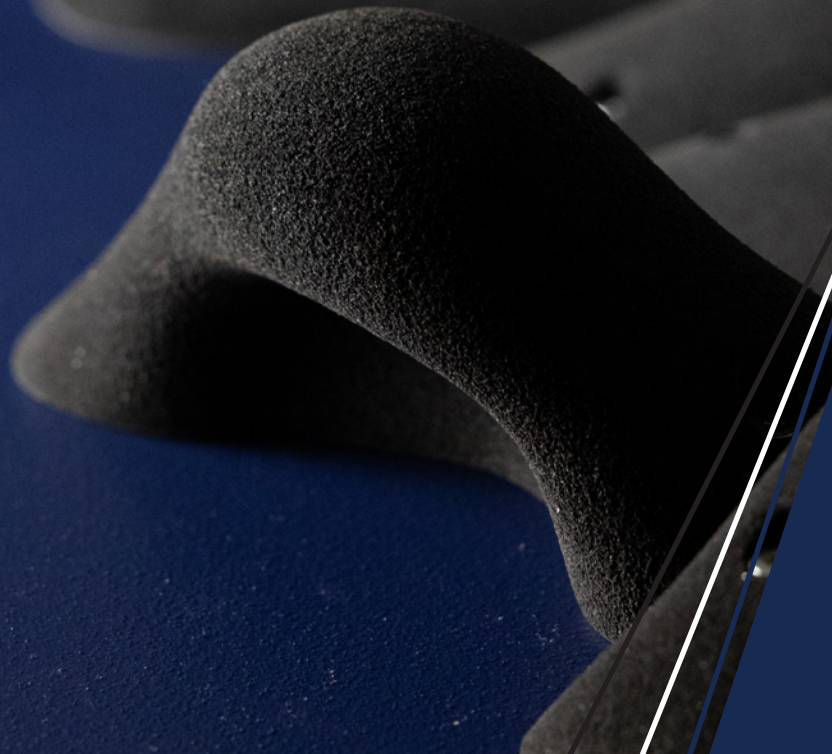

A woman in a blue dress is climbing a white, curved structure with pink accents. The structure has several circular openings with pink borders. The background is a dark, industrial-looking space with some lights.

bp  
bluepill

it's  
your  
choice

power line

7 single macros (2 sets)  
80 PU holds (8 sets)

dopes

29 single macros (4 sets)  
6 rings | 7 jugs | 4 sloper | 12 edges

impossibles

originals.

# fiber impressions competition line

bp  
blue

fiber impressions  
22 single macros

competition line  
215 PU holds (19 sets)

it's  
your  
choice

Photos:  
Leon Buchholz (cover)  
Angela Richter (products)